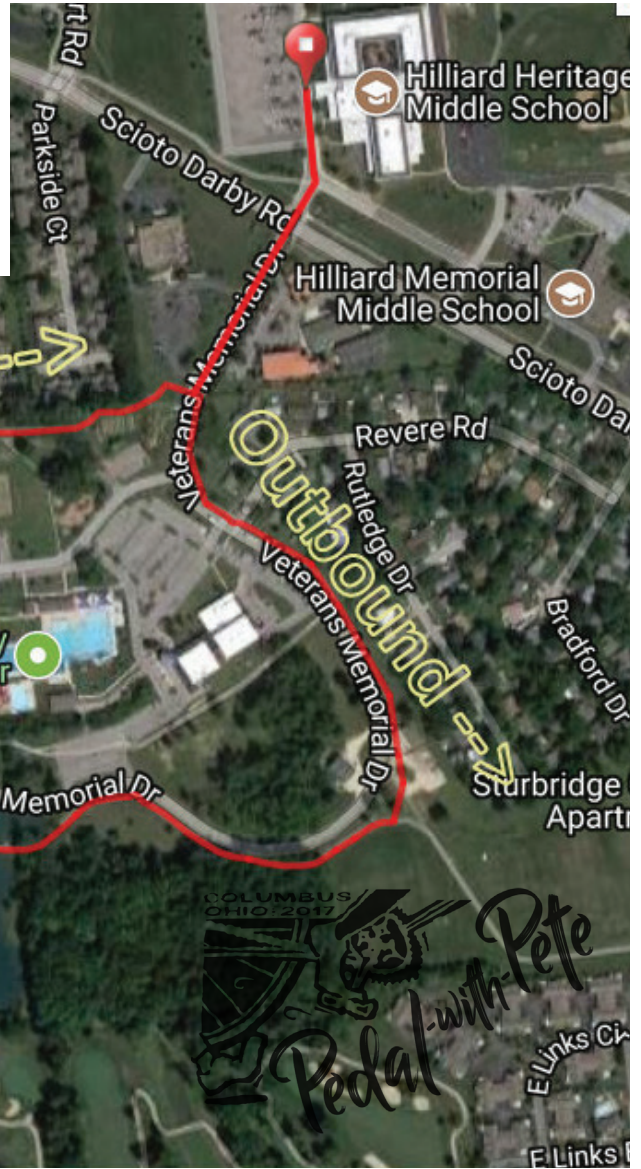

2017 Pedal-with-Pete 2.5 mi Walk Route

Emergency Call 911

SAG: 614-306-3245 BACK-UP: 614-204-0168

9:30am Mass Start at the Hilliard Heritage Middle School

**Family of
David Brooks**

FAST SWITCH
Information Technology Consulting